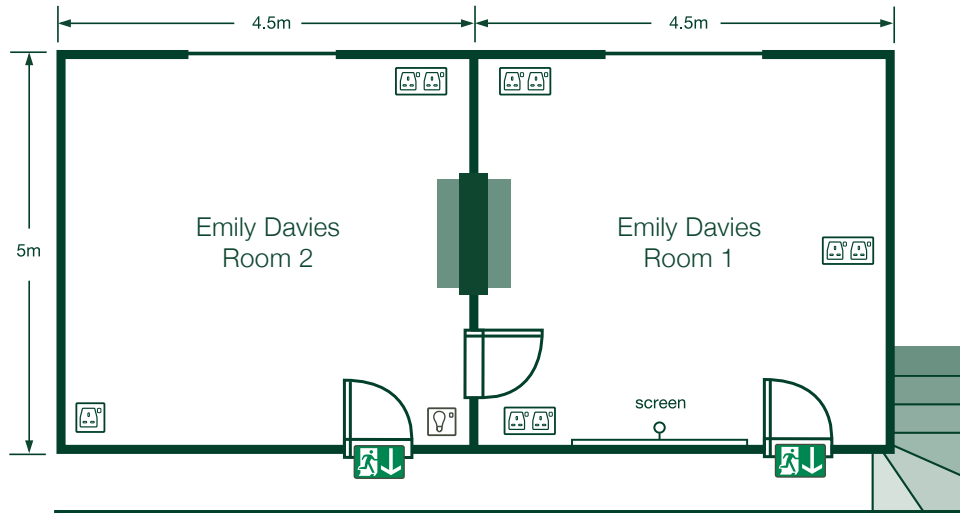

# Emily Davies Rooms Girton College

to book this room for your conference, call the Conference Office on : +44 (0) 1223 338 975

These two adjoining small conference rooms are situated on the first floor, with views overlooking Emily Davies Court.

drawing not to scale

**Capacity :**  
8 - 14

**Layout options : per room**

classroom :  
12/12 desks + invigilator

boardroom : 8/8

hollow square : 12/12

theatre : 14/14

u - shape : 10/10

**Room facilities :**

22.5m<sup>2</sup> / room  
hearing loop  
fixed screen  
internet access

limited access  
please ask for info

**Key :**

- floor socket
- double plug socket
- light switch
- fire exit
- telephone

drawing not to scale

**Access :**

- Visitor parking
- Level entrance
- Accessible parking

**Directions :**

Follow signs to the Old Kitchens Door from Girton Road.  
Park in the Mare's Run car park.  
Enter the College at the Old Kitchens Door and use the signs and maps to find your way.