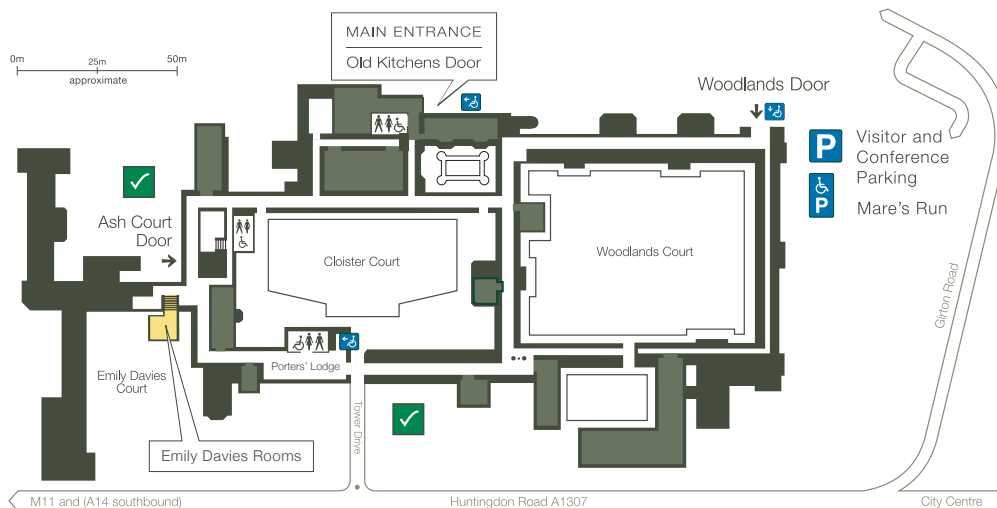

# Emily Davies Rooms Girton College

to book this room for your conference, call the Conference Office on : +44 (0) 1223 338 975

These two adjoining small conference rooms are situated on the first floor, with views overlooking Emily Davies Court.

drawing not to scale

**Capacity :**  
8 - 14

**Layout options : per room**

classroom :  
12/12 desks + invigilator

boardroom : 8/8

hollow square : 12/12

theatre : 14/14

u - shape : 10/10

**Room facilities :**

22.5m<sup>2</sup> / room  
hearing loop  
fixed screen  
internet access

limited access  
please ask for info

**Key :**

- floor socket
- double plug socket
- light switch
- fire exit
- telephone

drawing not to scale

**Access :**

- Visitor parking
- Level entrance
- Accessible parking

**Directions :**

Follow signs to the Old Kitchens Door from Girton Road.  
Park in the Mare's Run car park.  
Enter the College at the Old Kitchens Door and use the signs and maps to find your way.